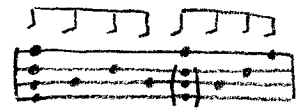

Stranger In Paradise

5/8 Gm7 C7 FM7 F6

Fret numbers: 3 3 4 5 3 5 1 0 3 0 1 3 5 0 3 1

5 1,3,4 Gm7 C7 x4 to F6 Am7 F6

Fret numbers: 2 2 2 3 0 3 1 0 1 0 2 0 1 0

9 2 Dm6 Gm7 Bbm6 C7 F6

Fret numbers: 2 2 2 3 0 3 1 0 1 1 1 1